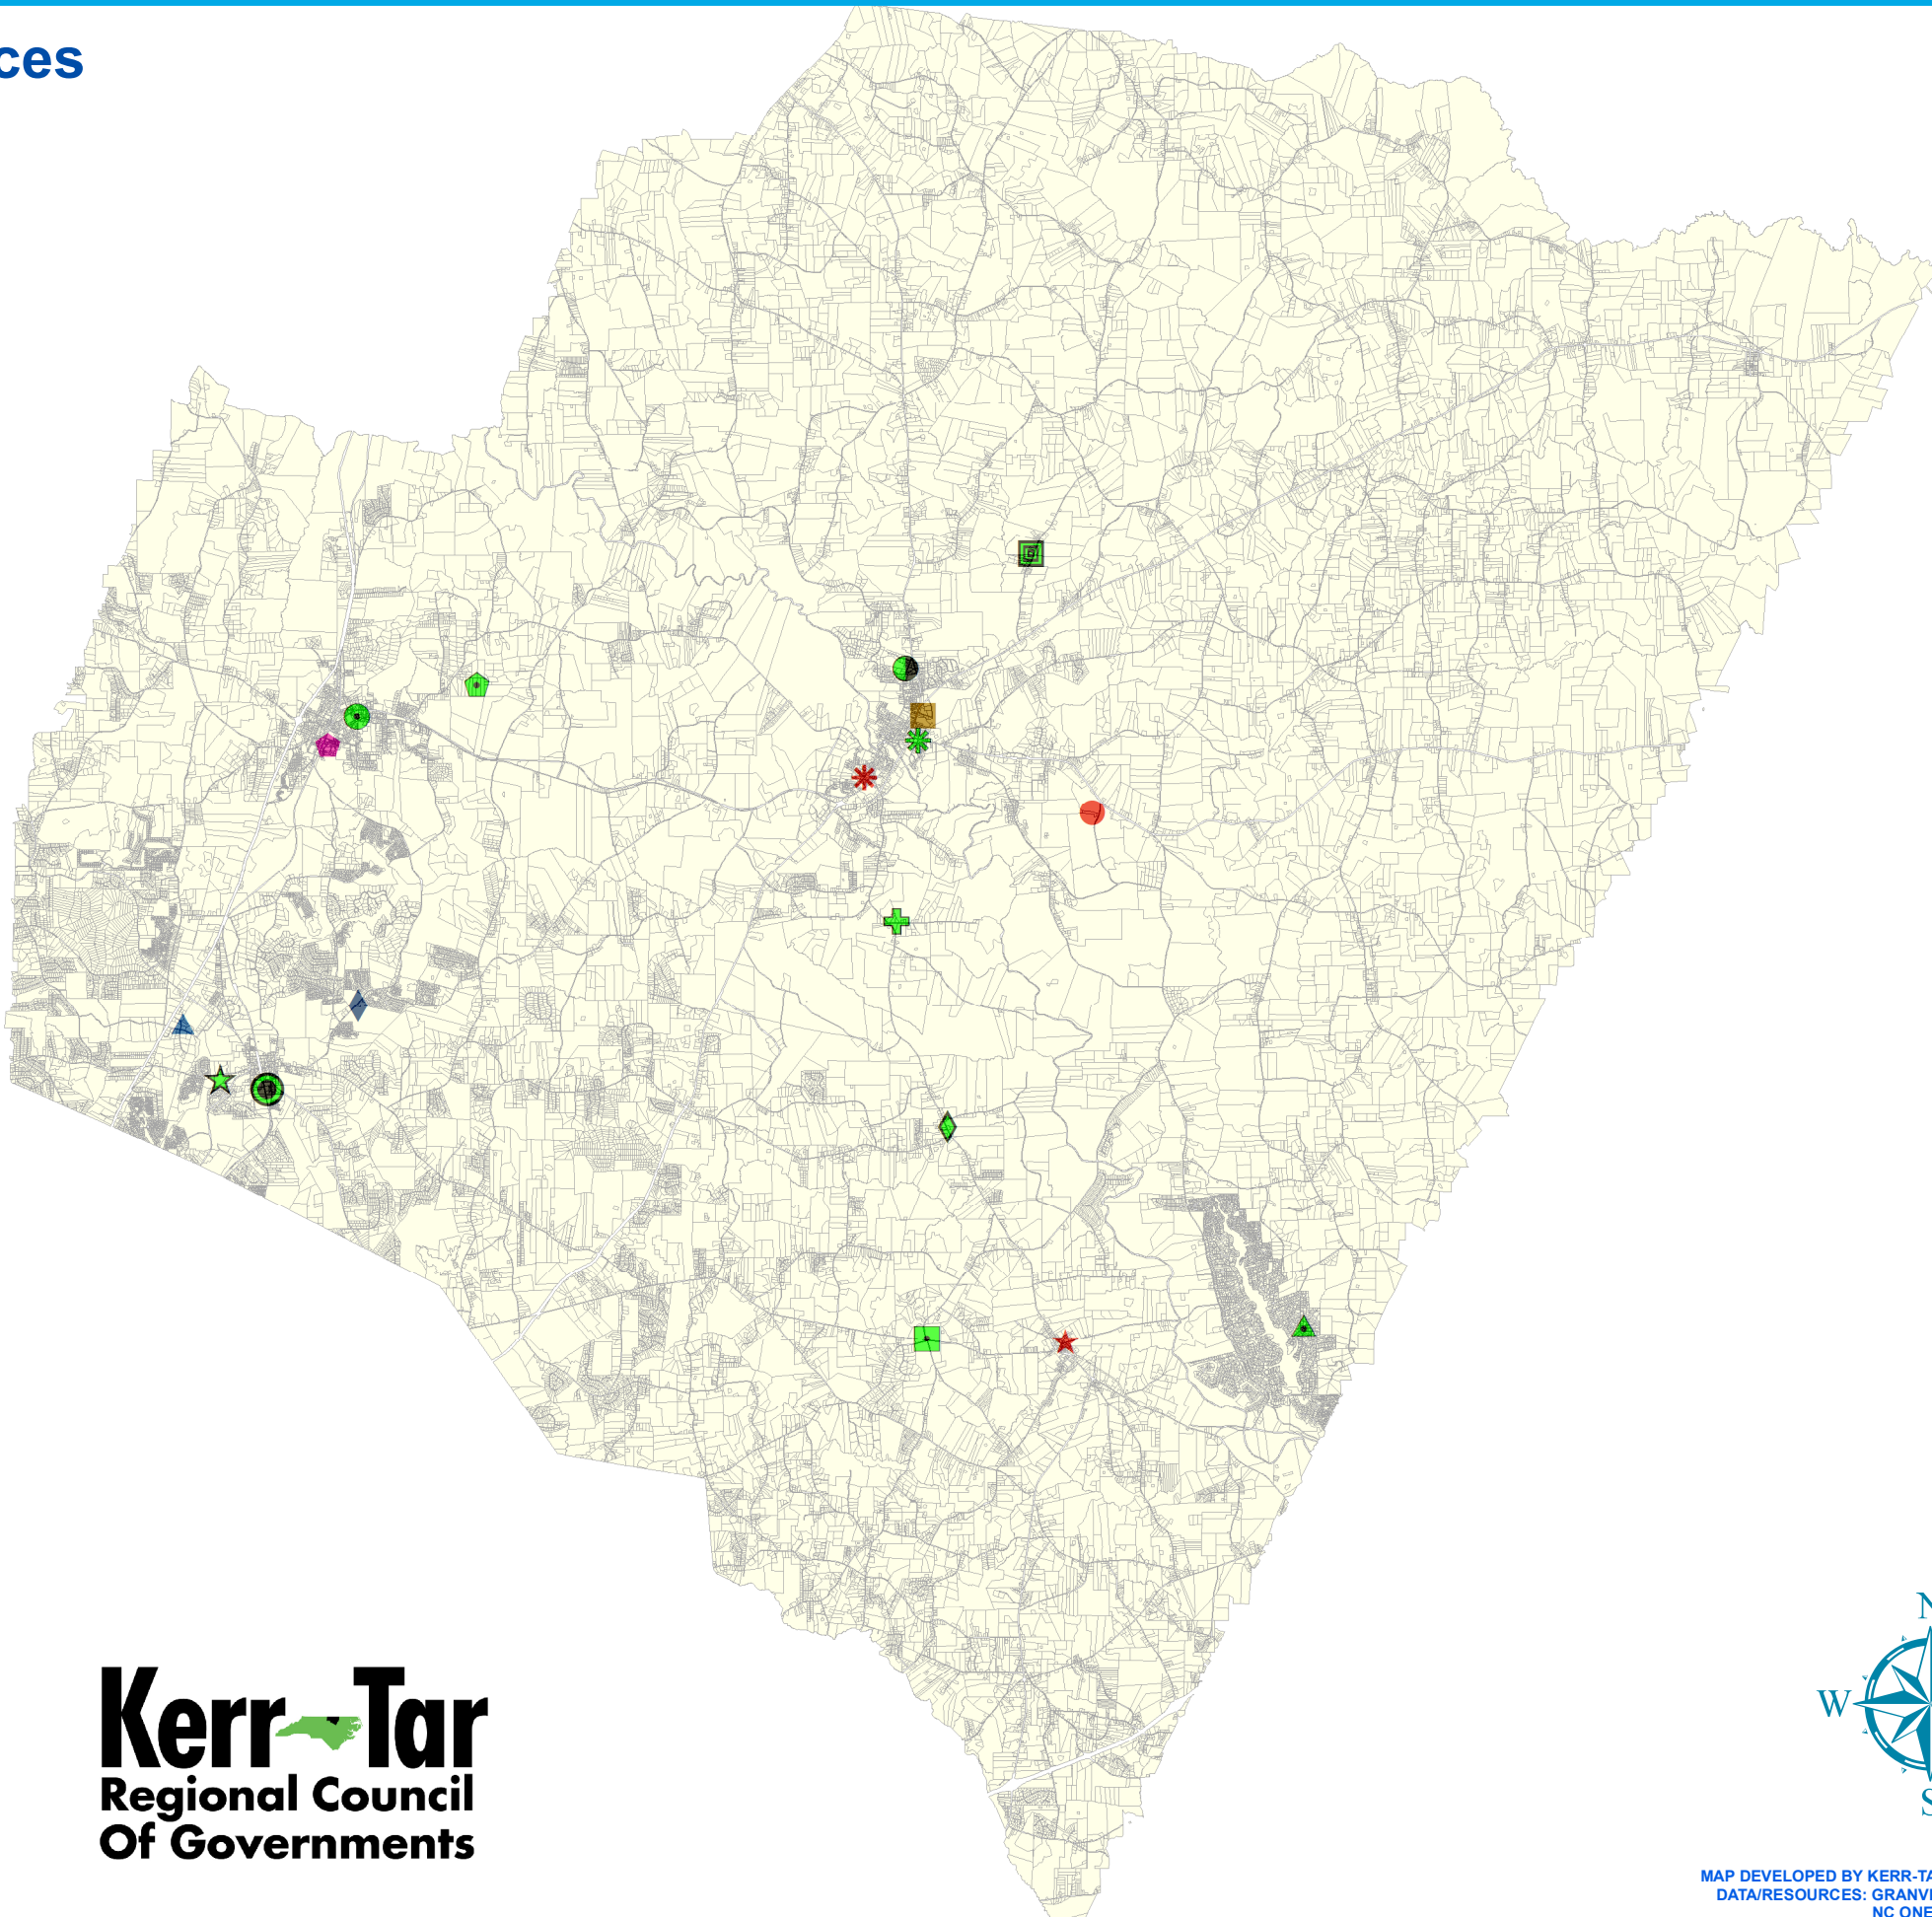

# Franklin County, NC - Food Resources

**Legend**

**Site Address**

- Nelson Chapel Missionary Baptist Church (100 Leonard Farm Rd)
- Care and Share/The Help Center NC-Louisburg (110 Industrial Dr.)
- ▲ Glory Tabernacle International Church(120 Weathers St.)
- ◆ New Life Outreach Ministry (128 Savage St.)
- Union View Baptist Church (13 S. Chavis St.)
- FCIC-Tar River Cowboy Church (1308 NC Hwy 98)
- ▲ Franklin County Farmers Market (137 Shannon Village)
- ◆ Sowing Seeds NC, Inc. (200 Ayscue Way)
- ★ Blessings Inc. Soup Kitchen (205 E. Jewett Ave.)
- ◆ Oak Level Christian Church (2279 Cedar Creek Rd.)
- ★ Faith Baptist Church (249 Holden Rd.)
- ◆ Pantry of Hope/Mt. Moriah Baptist Church (3331 NC Hwy 39)
- The Journey Ministry Pantry (426 S. Cross St.)
- FCIC-Allen Chapel (693 T K Allen Rd.)
- ✚ Shady Grove Missionary Baptist Church (81 Egypt Church Rd.)
- ✚ Tar River Baptist Association (92 NC Hwy 56)
- ✚ St. Paul Presbyterian Church (928 S. Main St.)
- Our Lady of the Rosary Food Pantry (937 N. Main St.)

MAP DEVELOPED BY KERR-TAR REGIONAL C.O.G.  
 DATA/RESOURCES: GRANVILLE COUNTY GIS,  
 NC ONE MAP AND NC DOT  
 DATA AS OF 3/4/26