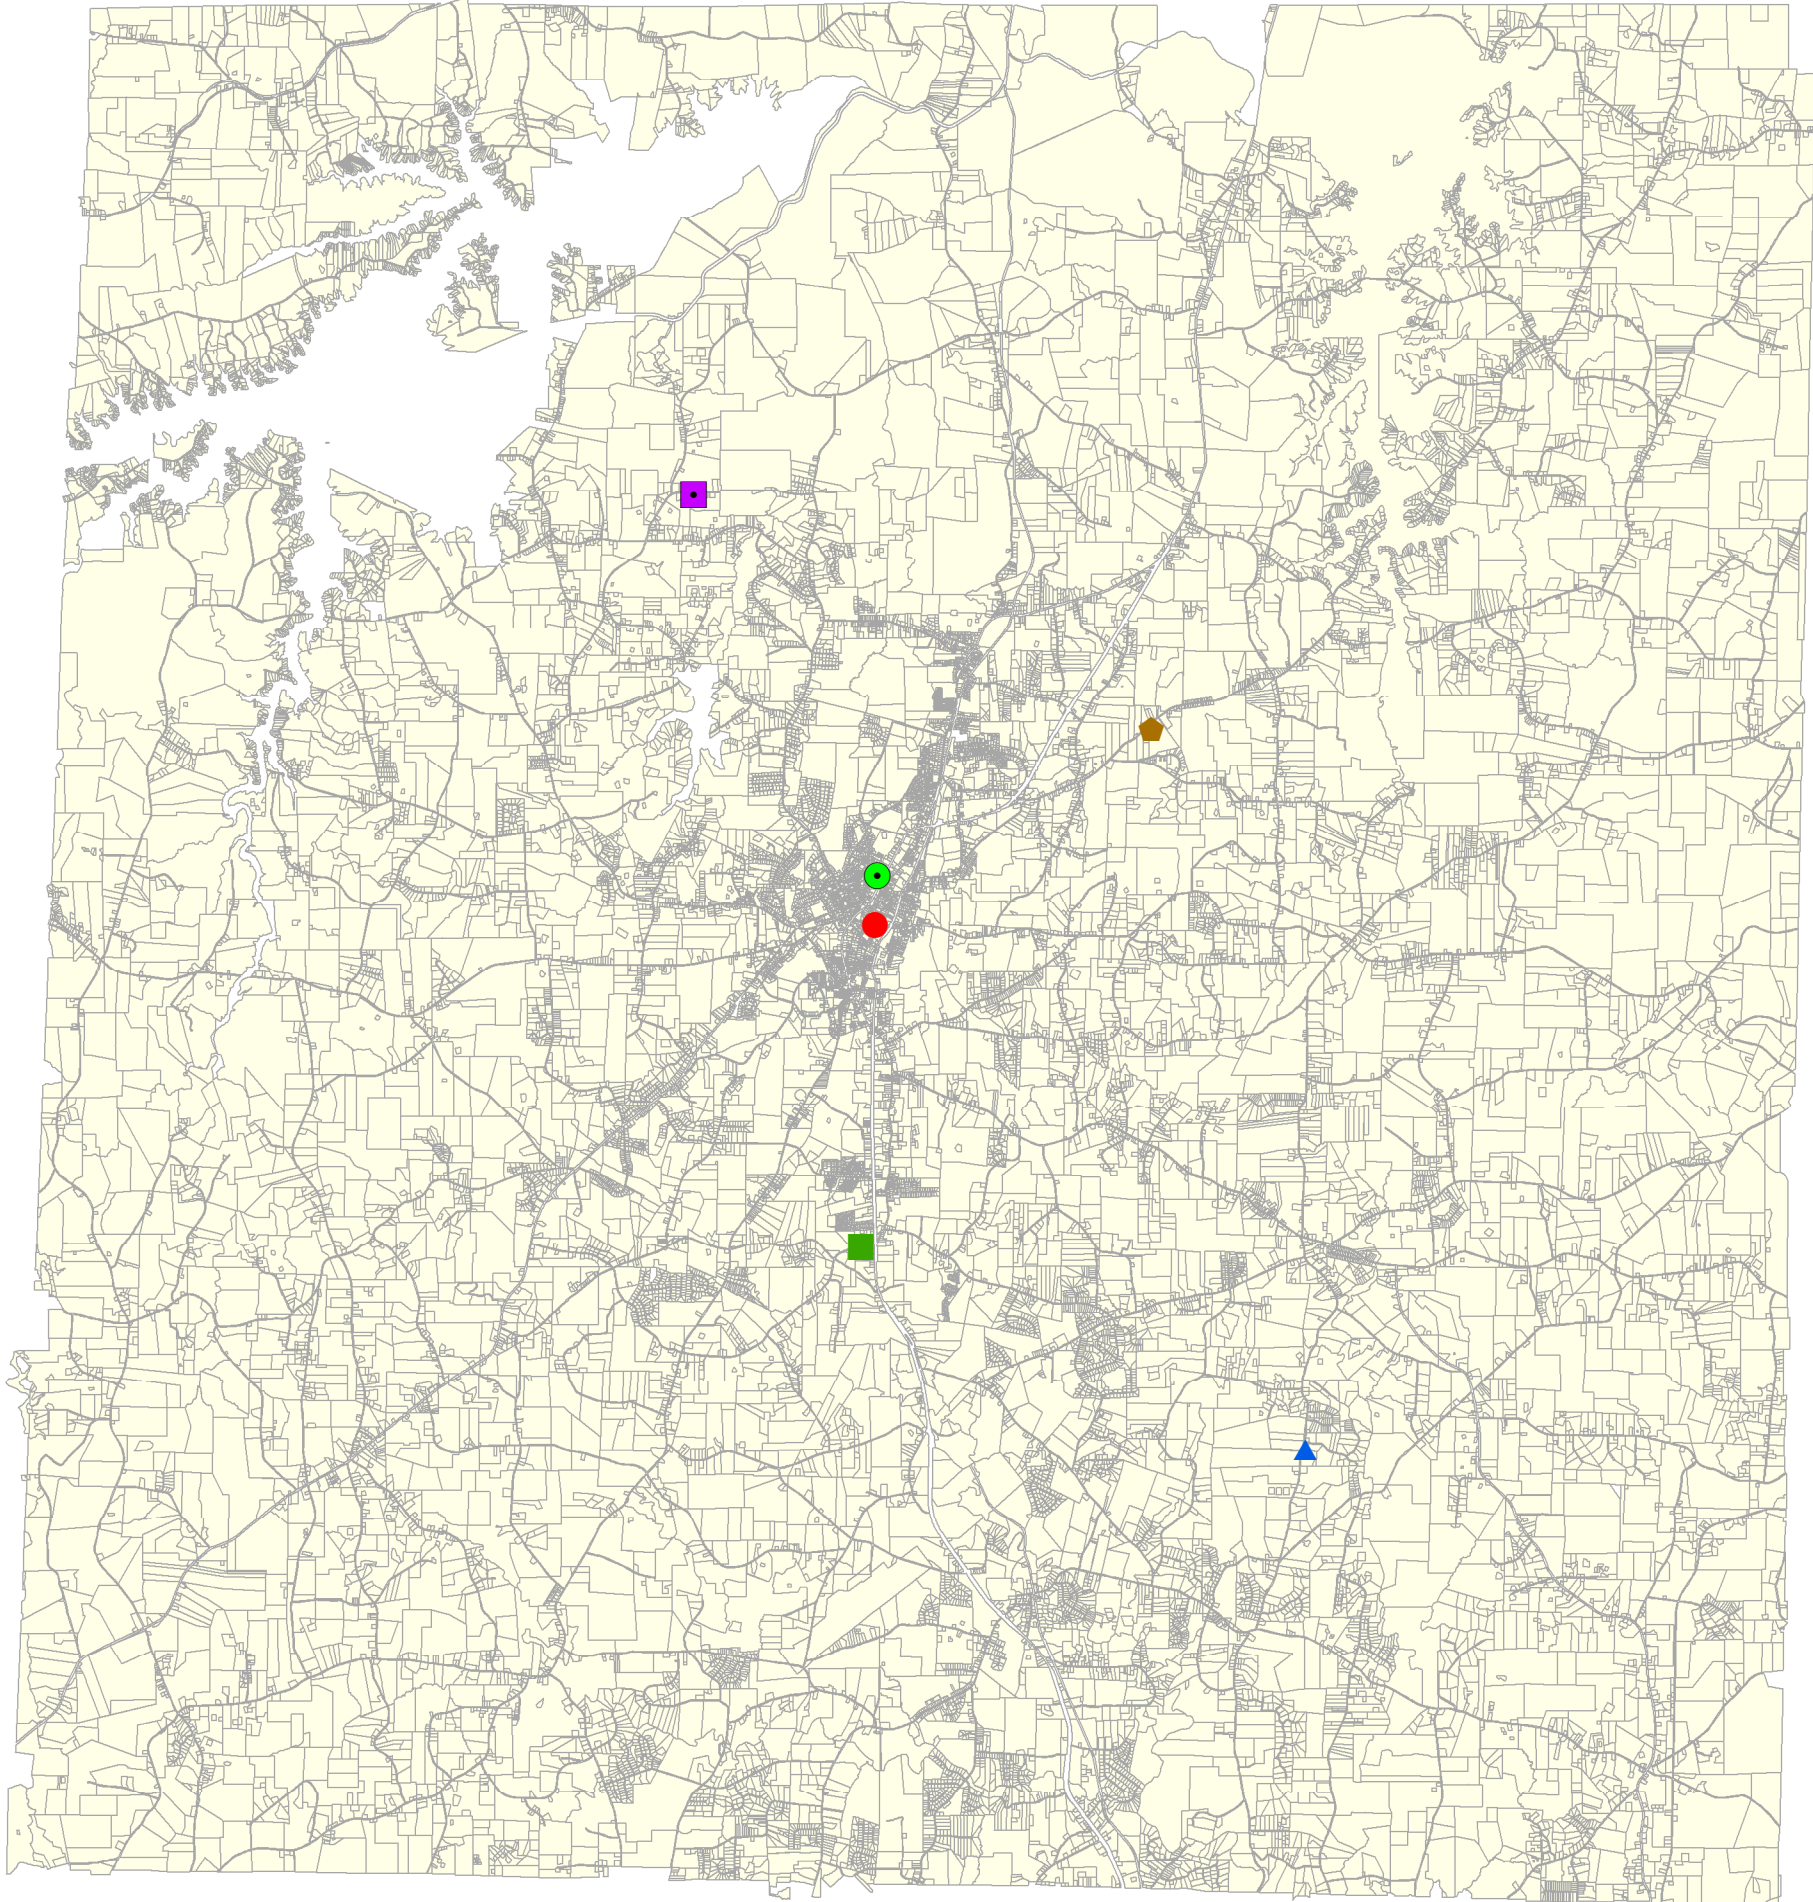

Person County, NC Food Distribution Resources

0 0.75 1.5 3 4.5 6 Miles

Food Security Partnership Project
sponsored by Triangle North Healthcare Foundation

MAP DEVELOPED BY KERR-TAR REGIONAL C.O.G.
DATA RESOURCE: PERSON COUNTY GIS
NC ONE MAP AND NC DOT
DATA AS OF 3/4/26

Legend

Site Address

- Roxboro Farmers Market/Christian Help Ctr Person Co (122 Depot St.)
- Greater Deliverance Tabernacle (199 Flat River Rd.)
- ▲ Food Bank Central-Eastern NC Pop-Up Market (2601 Surl-Mt Tirzah Rd.)
- ◆ Zion Christian Ctr Food Pantry (2850 Virgilina Rd.)
- Person County Farmers Market (601 N. Madison Blvd.)
- Oak Grove Community Food Pantry (854 Oak Grove-Mt Zion Rd.)