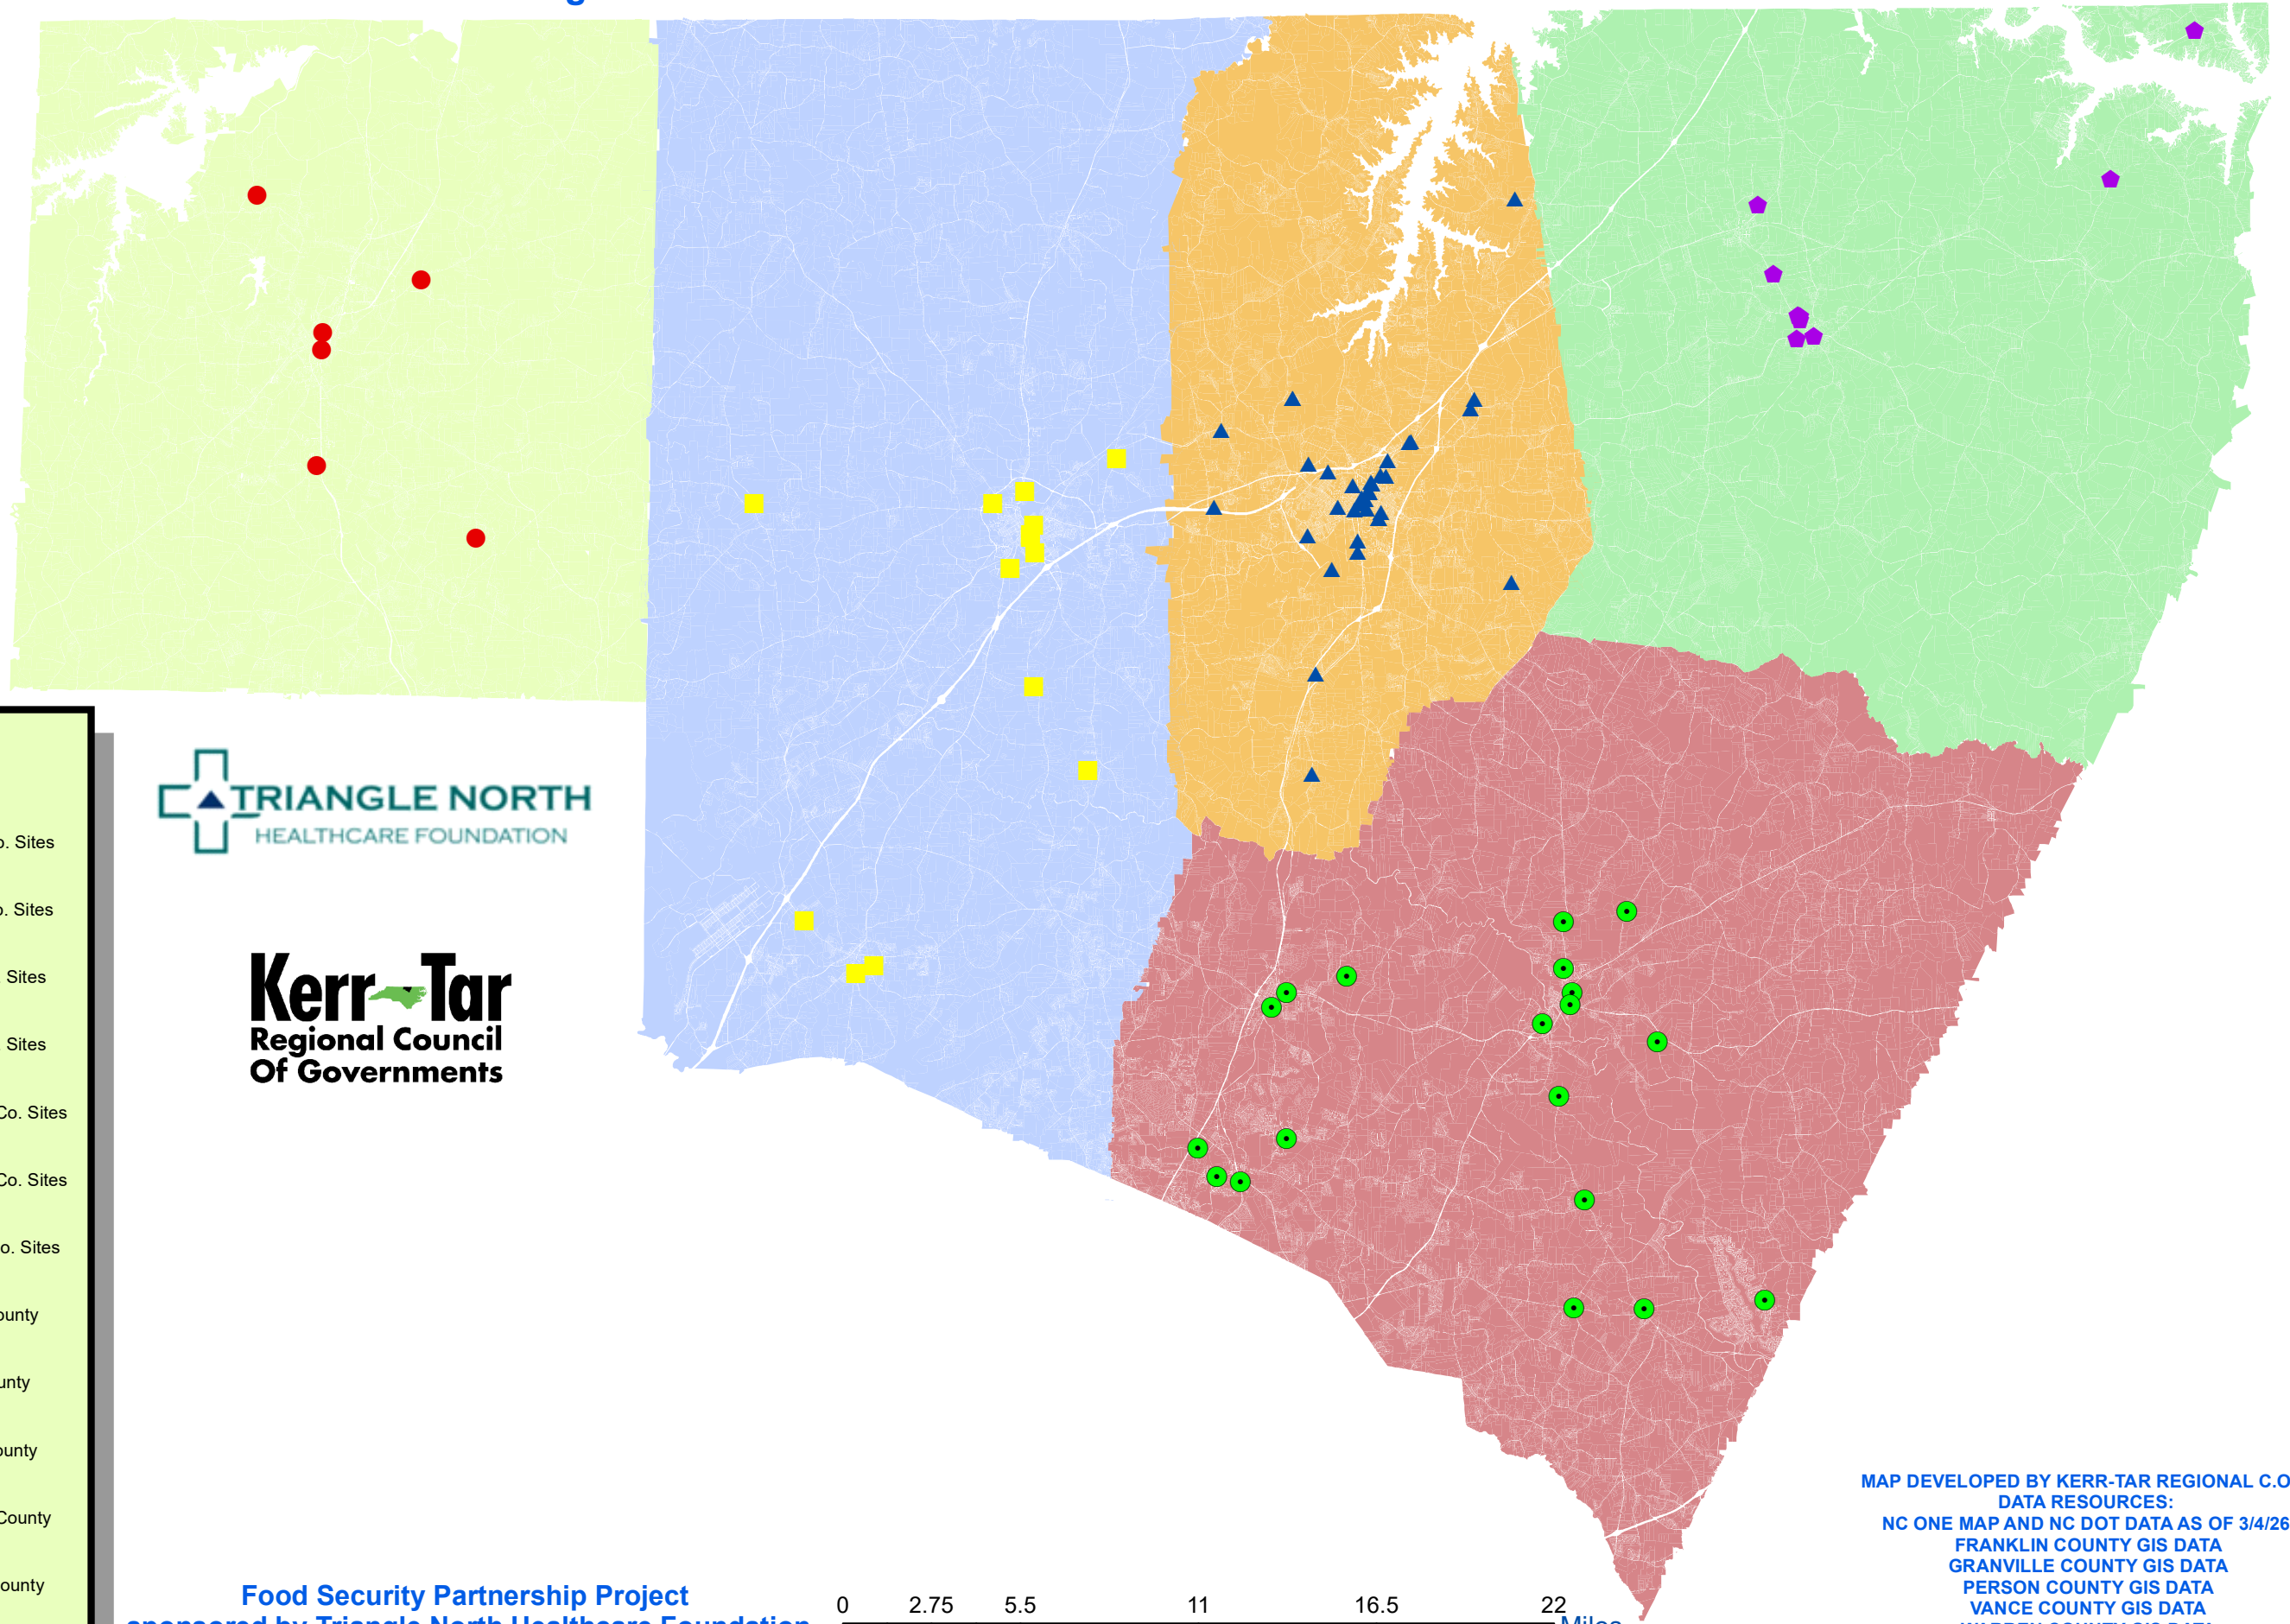

Kerr-Tar Regional Council Of Governments Food Distribution Resources

Legend

- ◆ Warren Co. Sites
- Person Co. Sites
- ▲ Vance Co. Sites
- ▲ Vance Co. Sites
- Granville Co. Sites
- Granville Co. Sites
- Franklin Co. Sites
- Warren County
- Vance County
- Person County
- Granville County
- Franklin County

Food Security Partnership Project
sponsored by Triangle North Healthcare Foundation

MAP DEVELOPED BY KERR-TAR REGIONAL C.O.G.
DATA RESOURCES:
NC ONE MAP AND NC DOT DATA AS OF 3/4/26
FRANKLIN COUNTY GIS DATA
GRANVILLE COUNTY GIS DATA
PERSON COUNTY GIS DATA
VANCE COUNTY GIS DATA
WARREN COUNTY GIS DATA